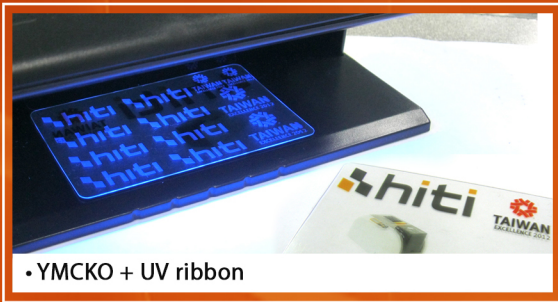

ADMIRAL

Productivity and Versatility

Ideal Solution for Instant Issuance of ATM, School ID's and Loyalty Card

• Can print on Transparent Cards

• YMCKO + UV ribbon

Outstanding Design

- High speed printing engine
- Uptime increasing with less staff interruption
- Wide-range of optional encoding modules
- Intuitive user interface
- Compact and lightweight body
- Low noise in service

Wide-range & Field Upgradable Encoding Options

- Contact smart IC chip encoding module
- Contactless (RFID) encoding module
- Magnetic stripe card encoding module

Other Flexibilities

- Flipper module
- Ethernet connection module
- High capacity input hopper (400 cards loader)

CP-1000T

Card Printer

Admiral CP-1000T features compact design, photo realistic quality and versatile modules. The Admiral CP 1000T series blends HiTi high definition dye sublimation thermal transfer and world-leading color technologies, resulting in up to 16.7 million colors in continuous tone and sophisticated photo quality on every print.